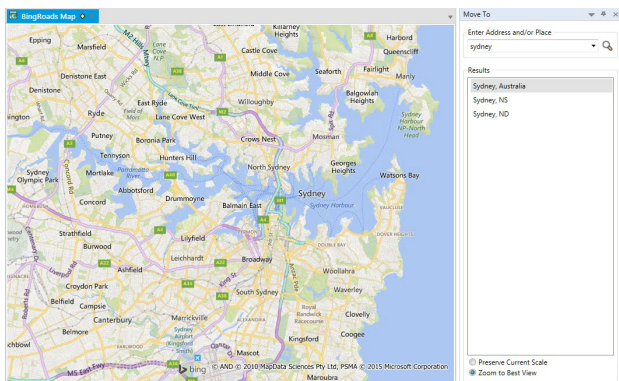

## Try MapInfo® Premium Services free for 30 days.

When you first install MapInfo Pro™ the software includes a 30-day courtesy activation (free trial) period that includes Premium Services. During that timeframe you may use Premium Services free of charge to access up-to-date street data in the form of map tiles. (If you have just purchased a standard license, remember to try the Premium Service before you activate.)

Premium Services allows you to overlay worldwide street tile data onto your own data sets for faster contextual awareness without having to open large amounts of data.

To download the MapInfo Pro free trial and try Premium Services for yourself, go to: [web.pb.com/mipro15](http://web.pb.com/mipro15)

## MapInfo Premium Services

### Specifications

- Available with your MapInfo Premium license
- Requires internet connection

Zoom your map anywhere in the world by typing an address or location.

World-wide high quality Bing Street Maps are available at the click of a button.