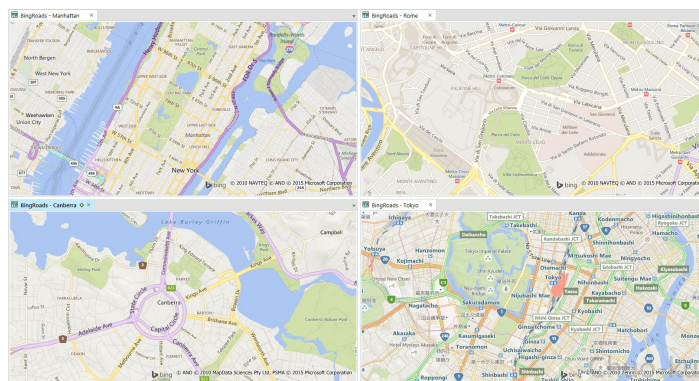

Premium Services allows you to overlay worldwide street tile data onto your own data sets for faster contextual awareness without having to open large amounts of data.

To download the MapInfo Pro free trial and try Premium Services for yourself, go to: [web.pb.com/mipro15](http://web.pb.com/mipro15)

## MapInfo Premium Services

### Specifications

- Available with your MapInfo Premium license
- Requires internet connection

Zoom your map anywhere in the world by typing an address or location.

World-wide high quality Bing Street Maps are available at the click of a button.

An example of overlaying other data on to the Bing map layers. This is a population density map based on postal boundaries.