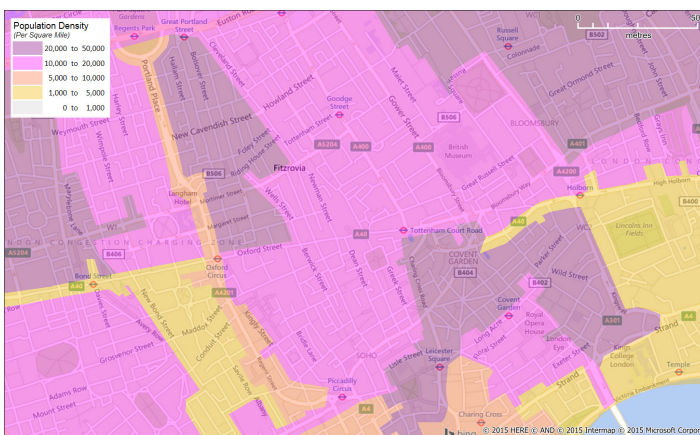

## MapInfo Premium Services

### Specifications

- Available with your MapInfo Premium license
- Requires internet connection

Zoom your map anywhere in the world by typing an address or location.

World-wide high quality Bing Street Maps are available at the click of a button.

An example of overlaying other data on to the Bing map layers. This is a population density map based on postal boundaries.